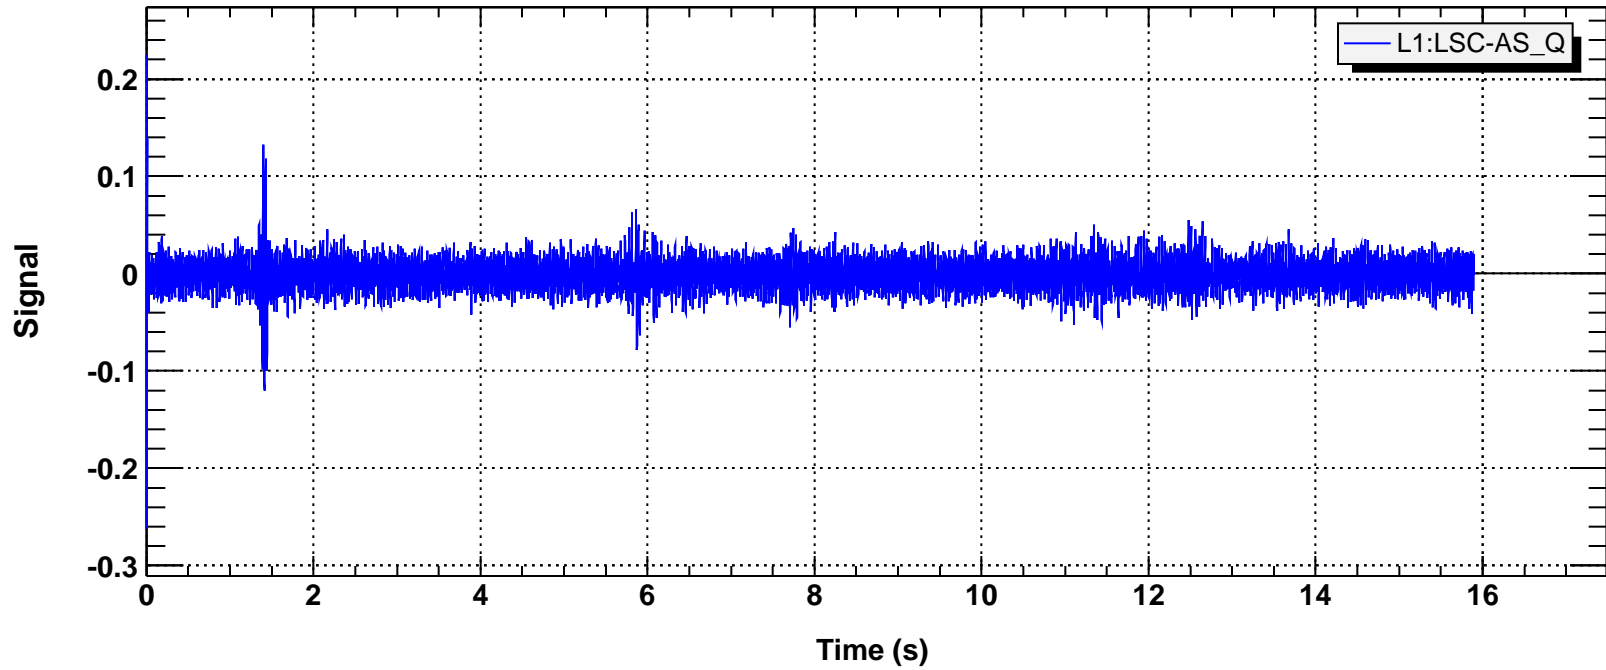

**Time series**

**Time series**

T0=12/07/2003 06:07:31

Avg=1/Bin=3