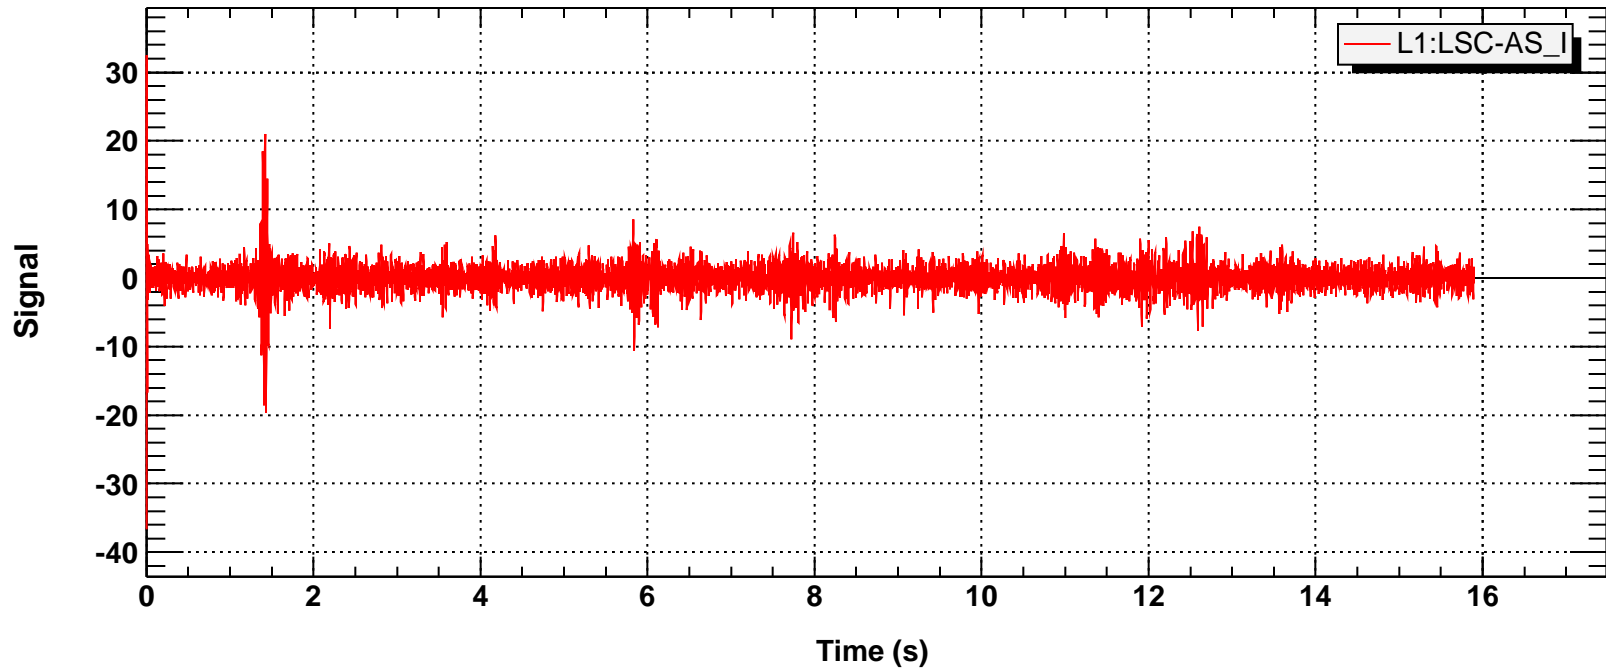

**Time series**

**Time series**

T0=12/07/2003 06:07:31

Avg=1/Bin=3