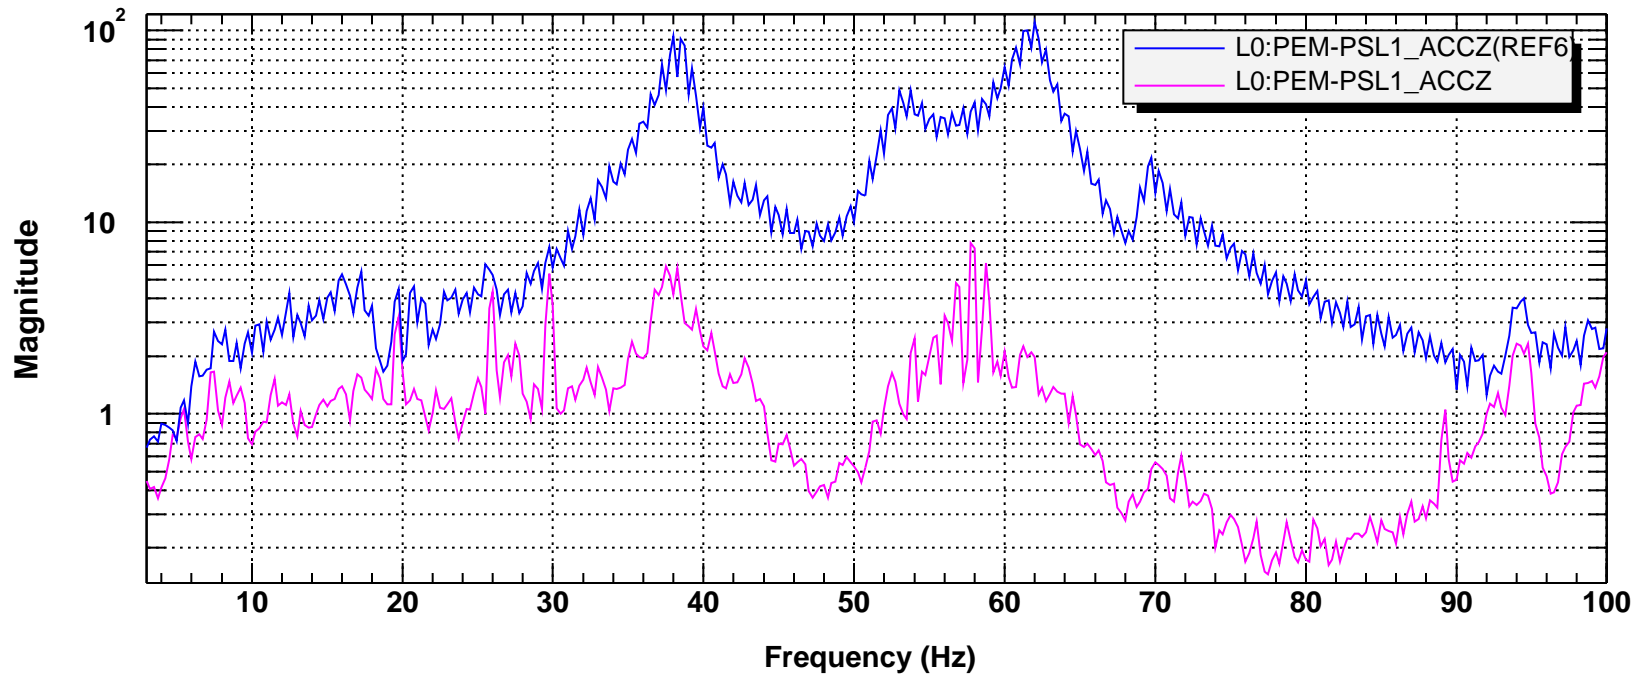

Power spectrum

Power spectrum

*T0=19/06/2003 16:21:10

Avg=10

BW=0.375