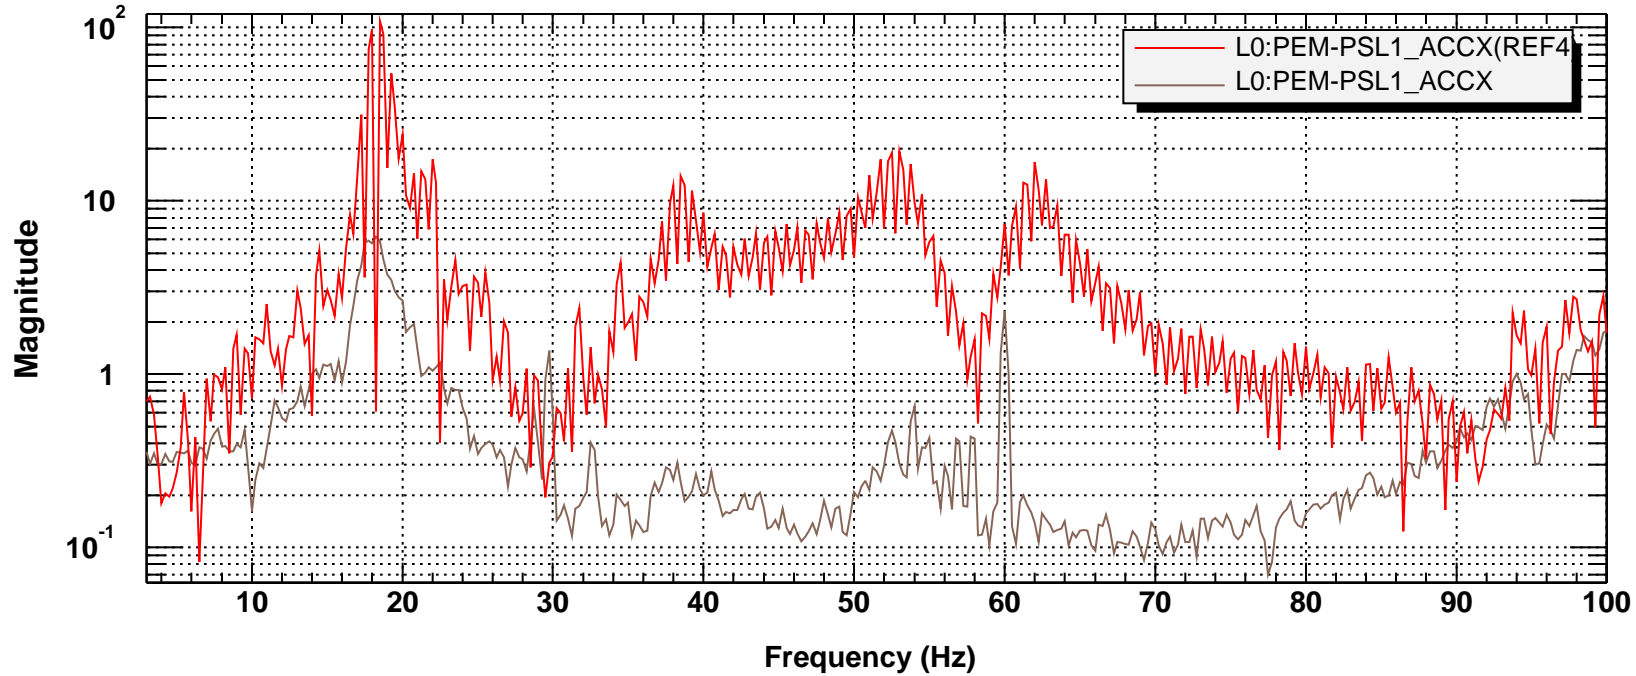

Power spectrum

Power spectrum

*T0=19/06/2003 16:21:10

Avg=10

BW=0.375