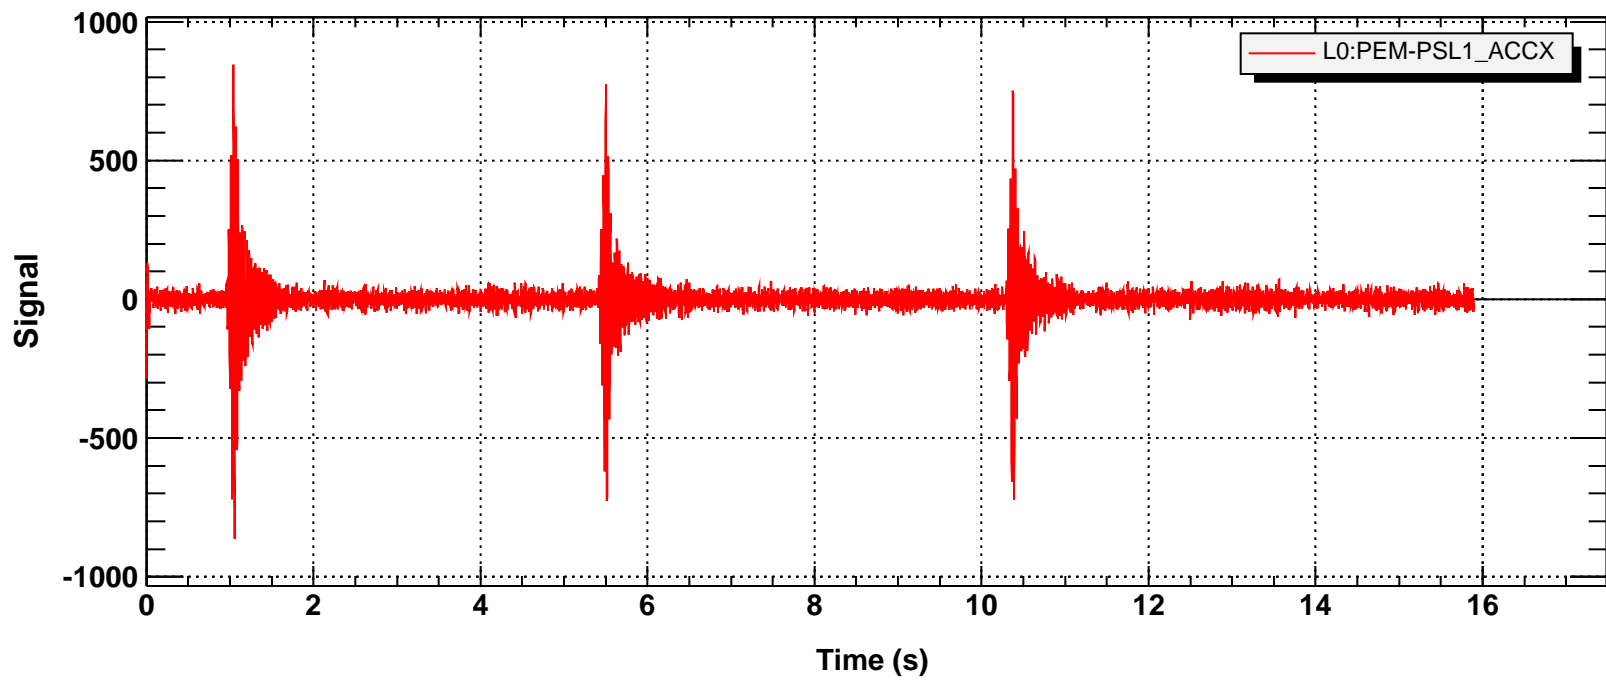

Time series

Time series

T0=12/07/2003 06:07:31

Avg=1/Bin=3