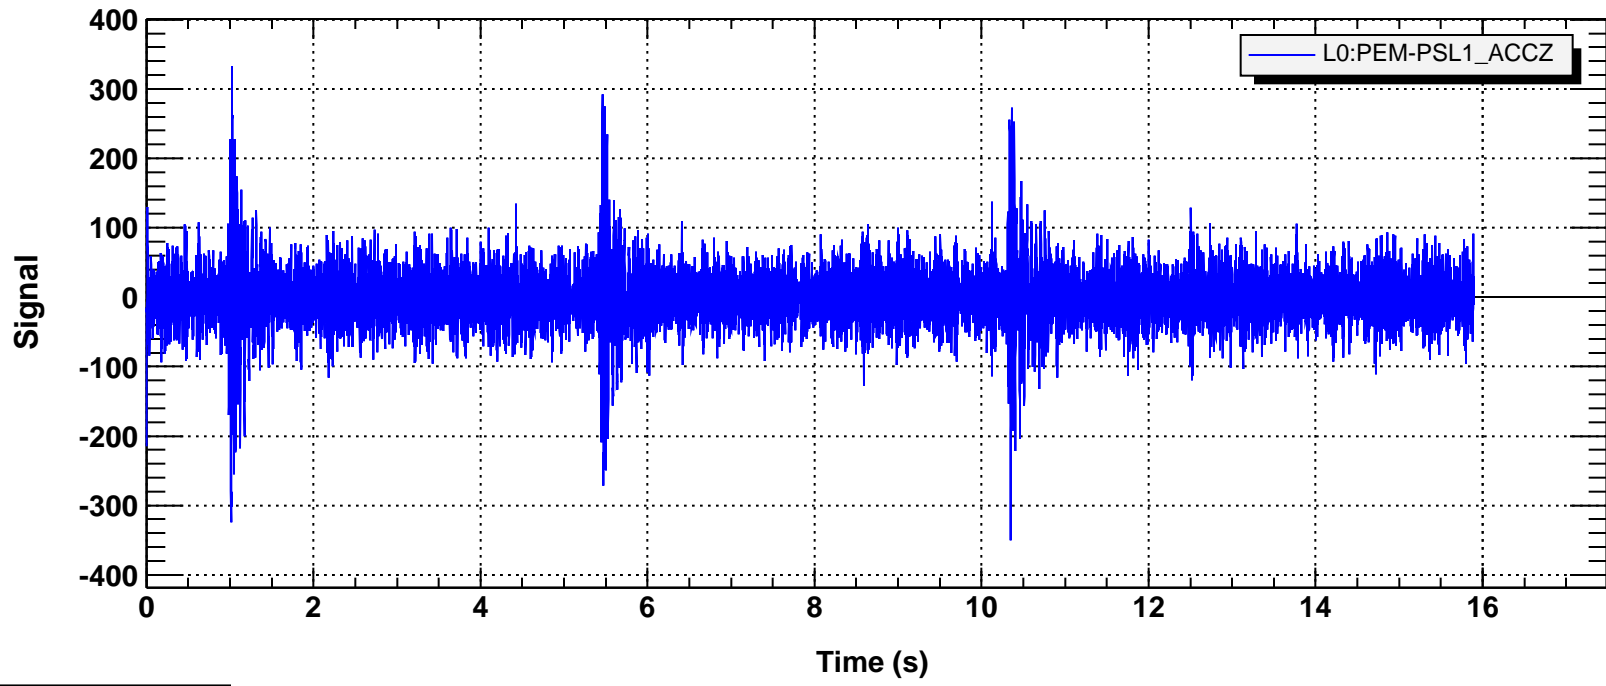

Time series

Time series

T0=12/07/2003 06:07:31

Avg=1/Bin=3