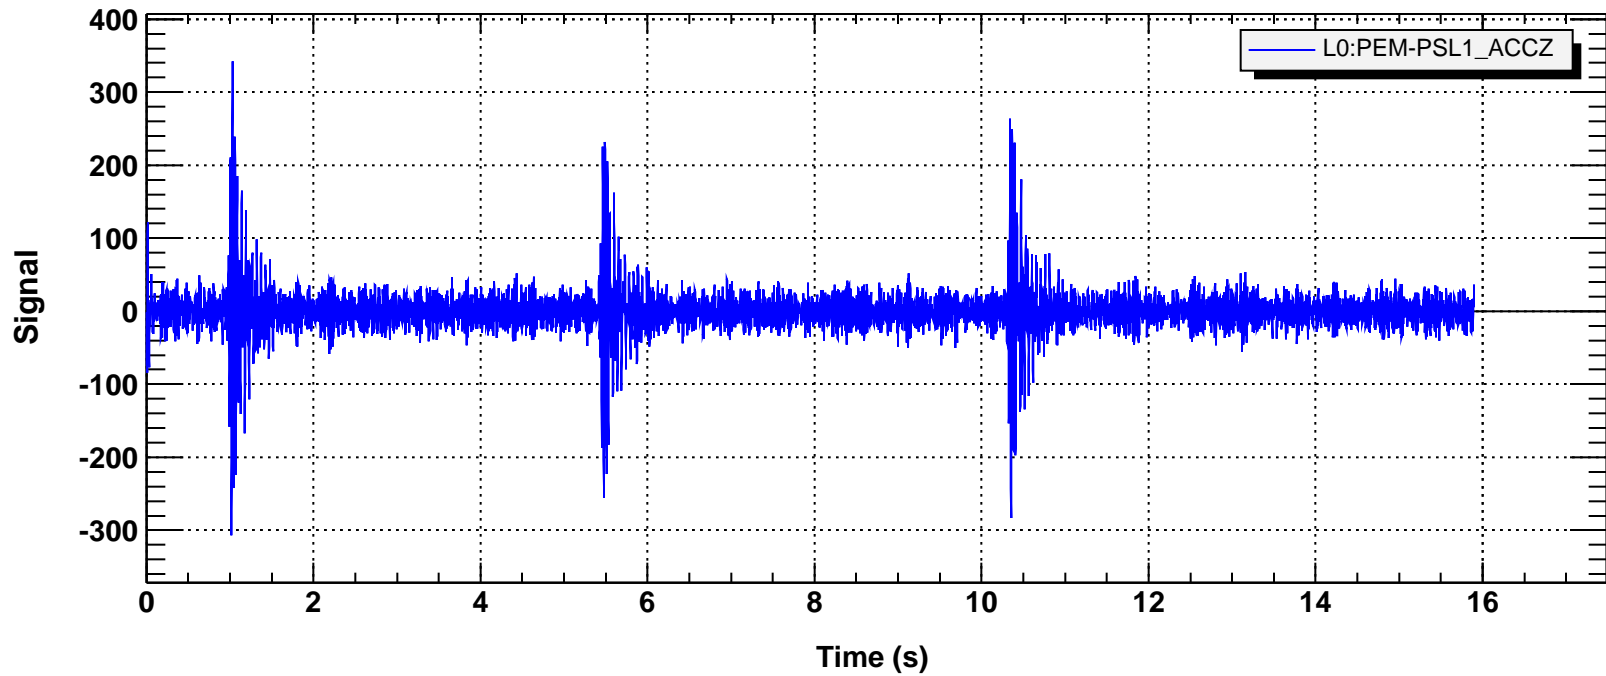

Time series

Time series

T0=12/07/2003 06:07:31

Avg=1/Bin=3