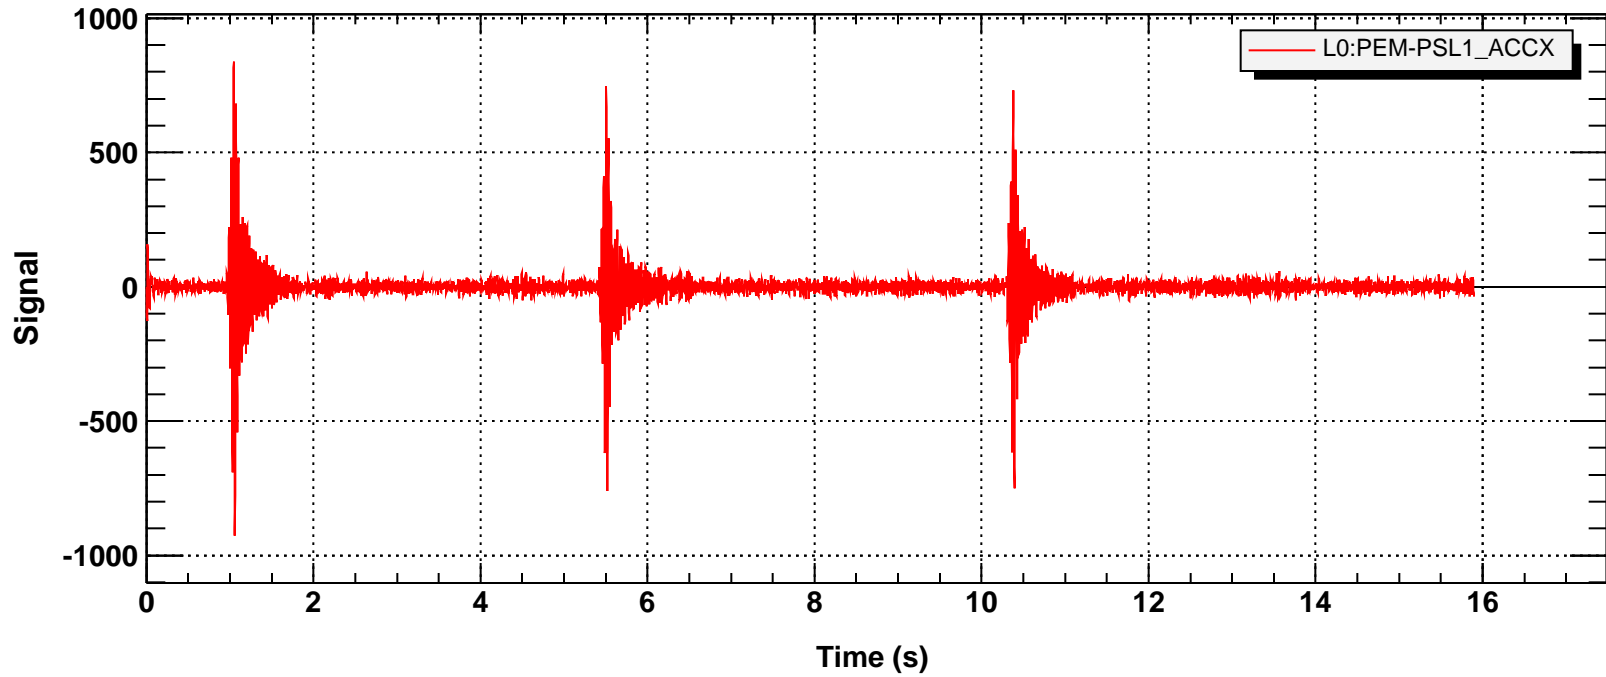

Time series

Time series

T0=12/07/2003 06:07:31

Avg=1/Bin=3