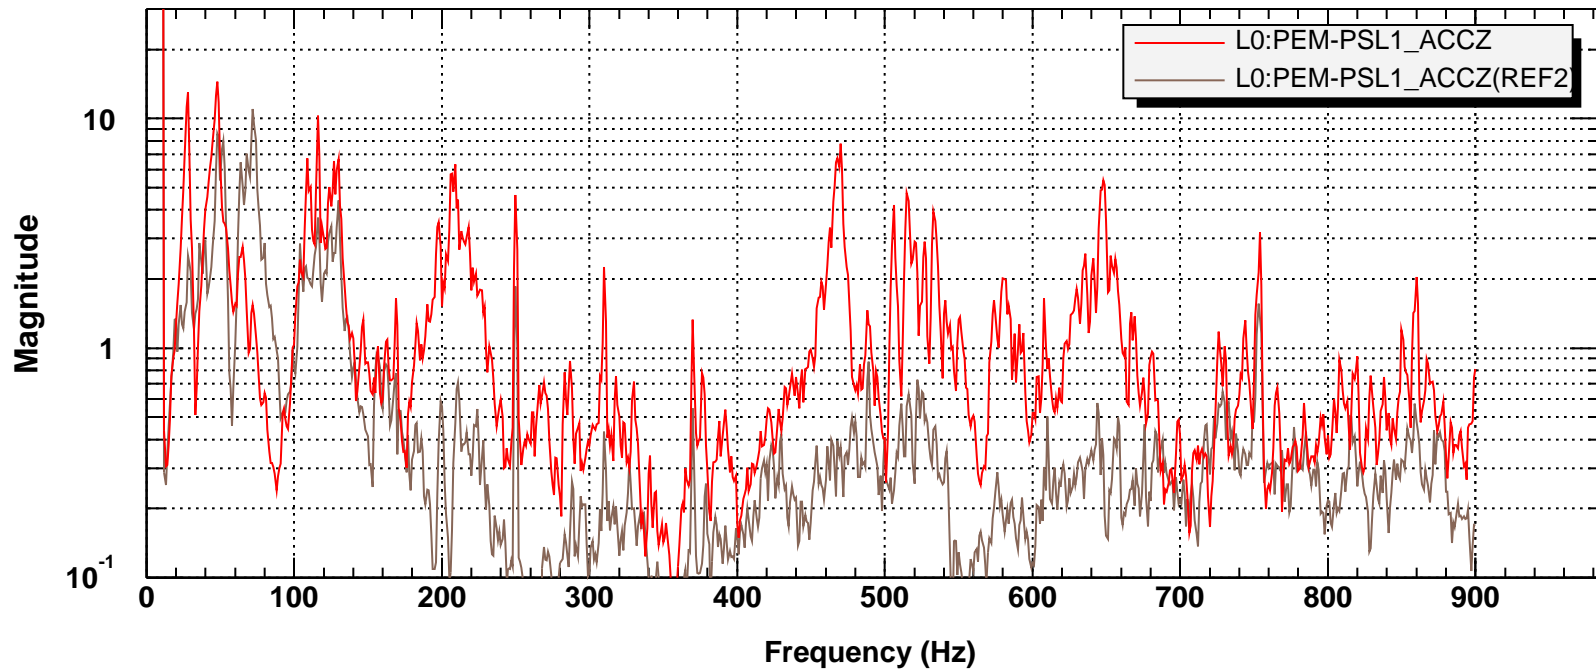

Power spectrum

Power spectrum

*T0=12/07/2003 06:07:31

Avg=10

BW=1.5