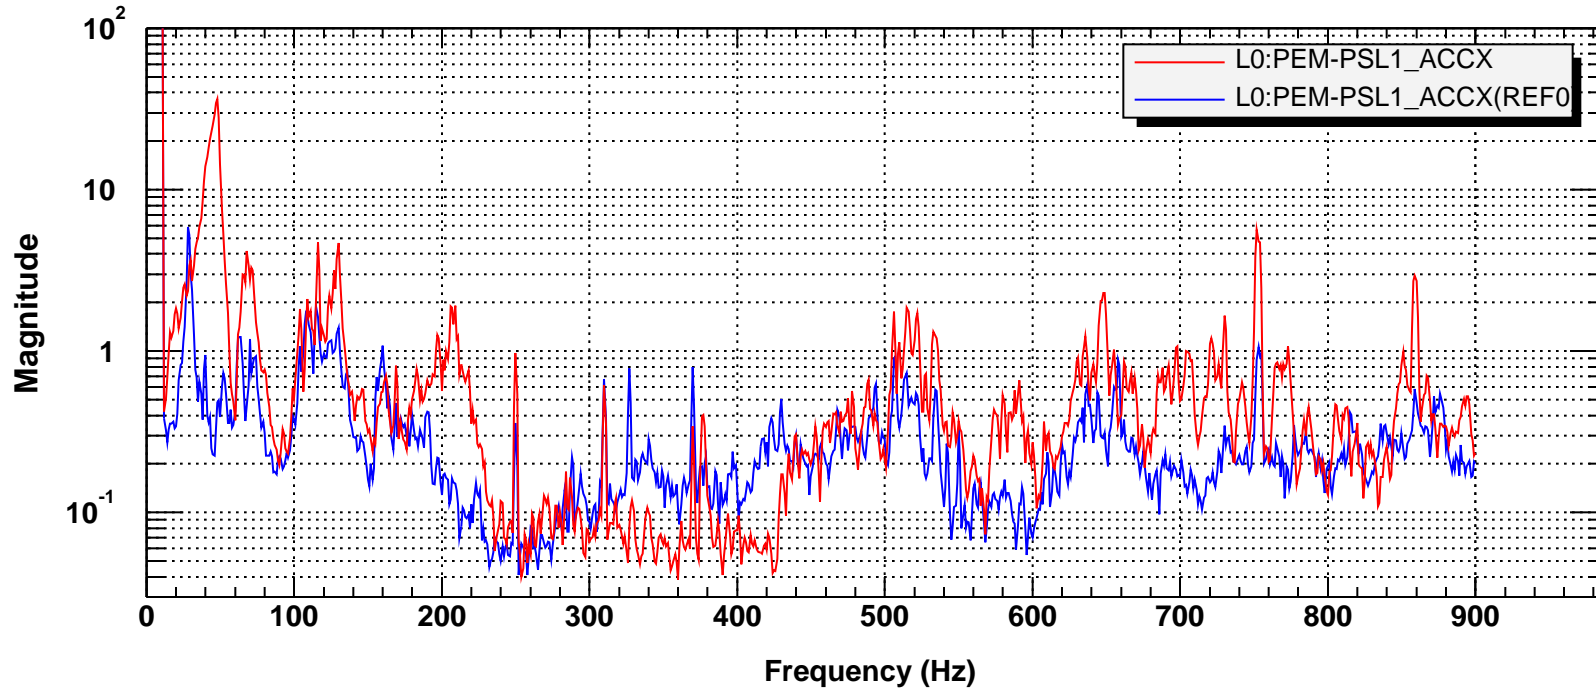

Power spectrum

Power spectrum

*T0=12/07/2003 06:07:31

Avg=10

BW=1.5