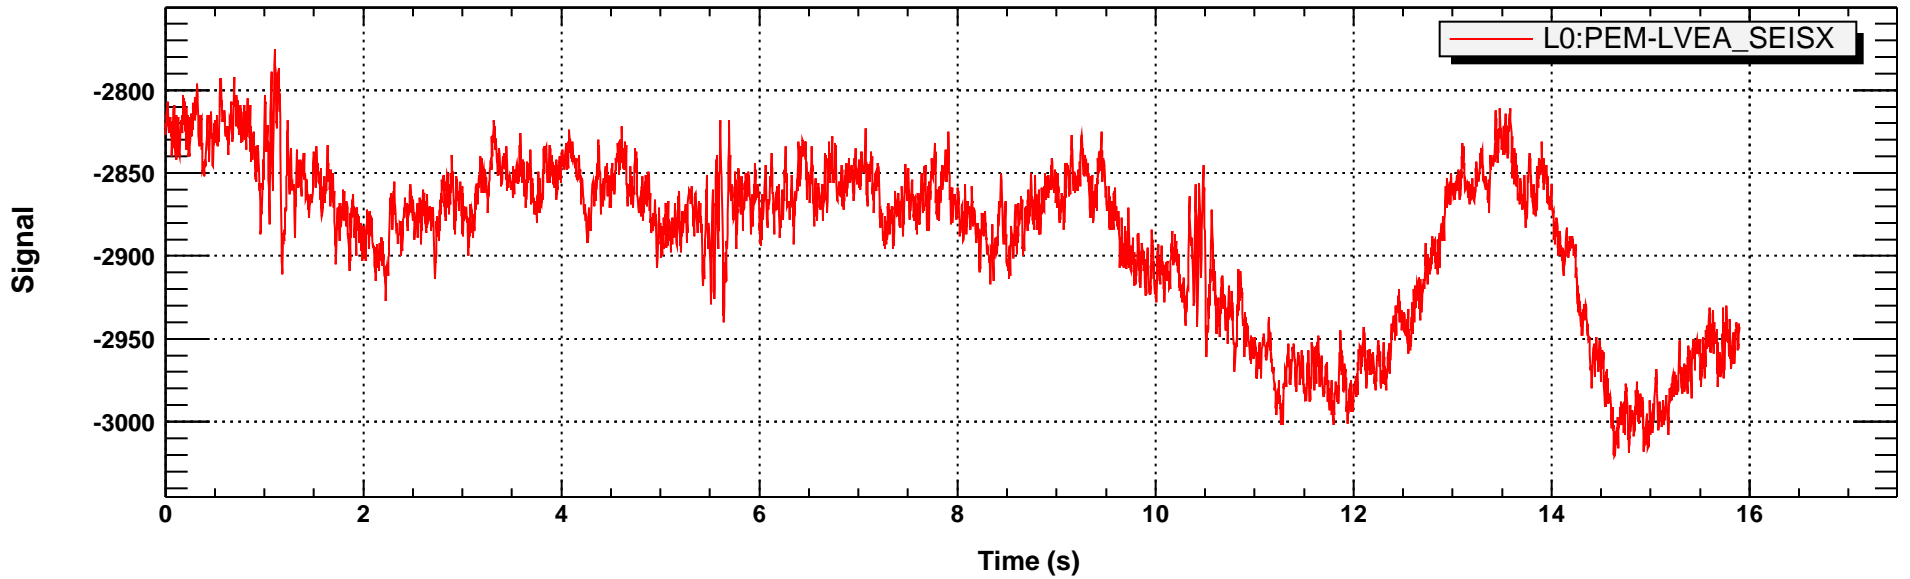

Time series

T0=12/07/2003 06:07:31

Avg=1

Time series

T0=12/07/2003 06:07:31

Avg=1