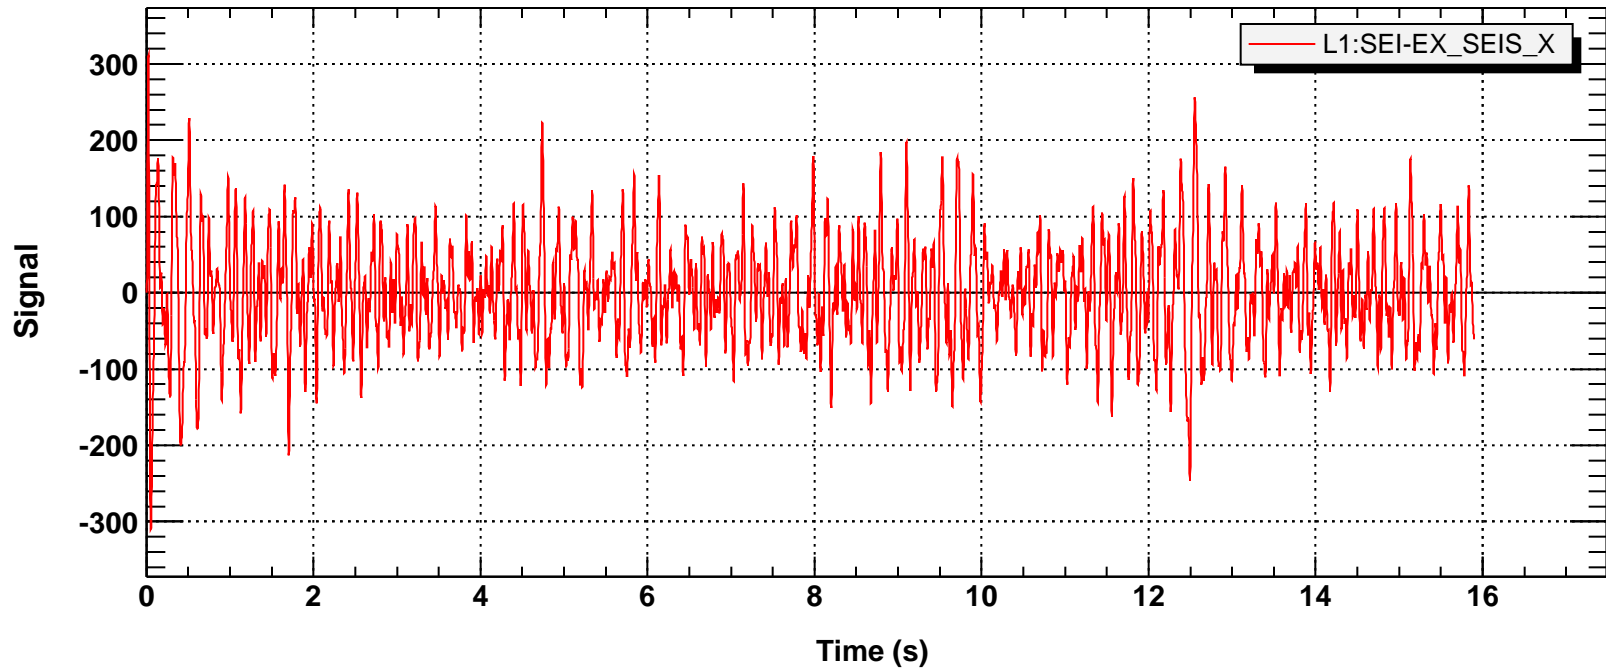

**Time series**

**Time series**

T0=27/02/2003 19:04:35

Avg=1/Bin=3