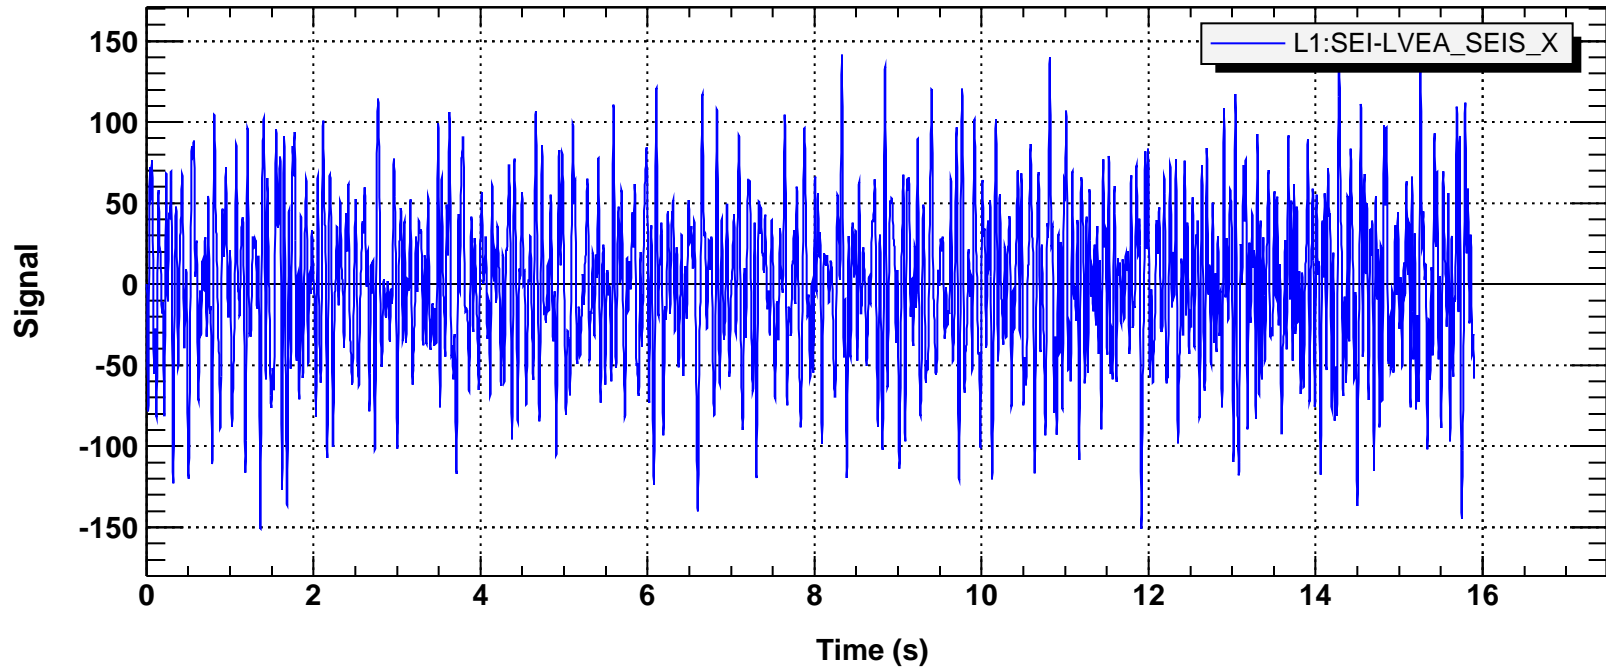

**Time series**

**Time series**

T0=27/02/2003 19:04:35

Avg=1/Bin=3